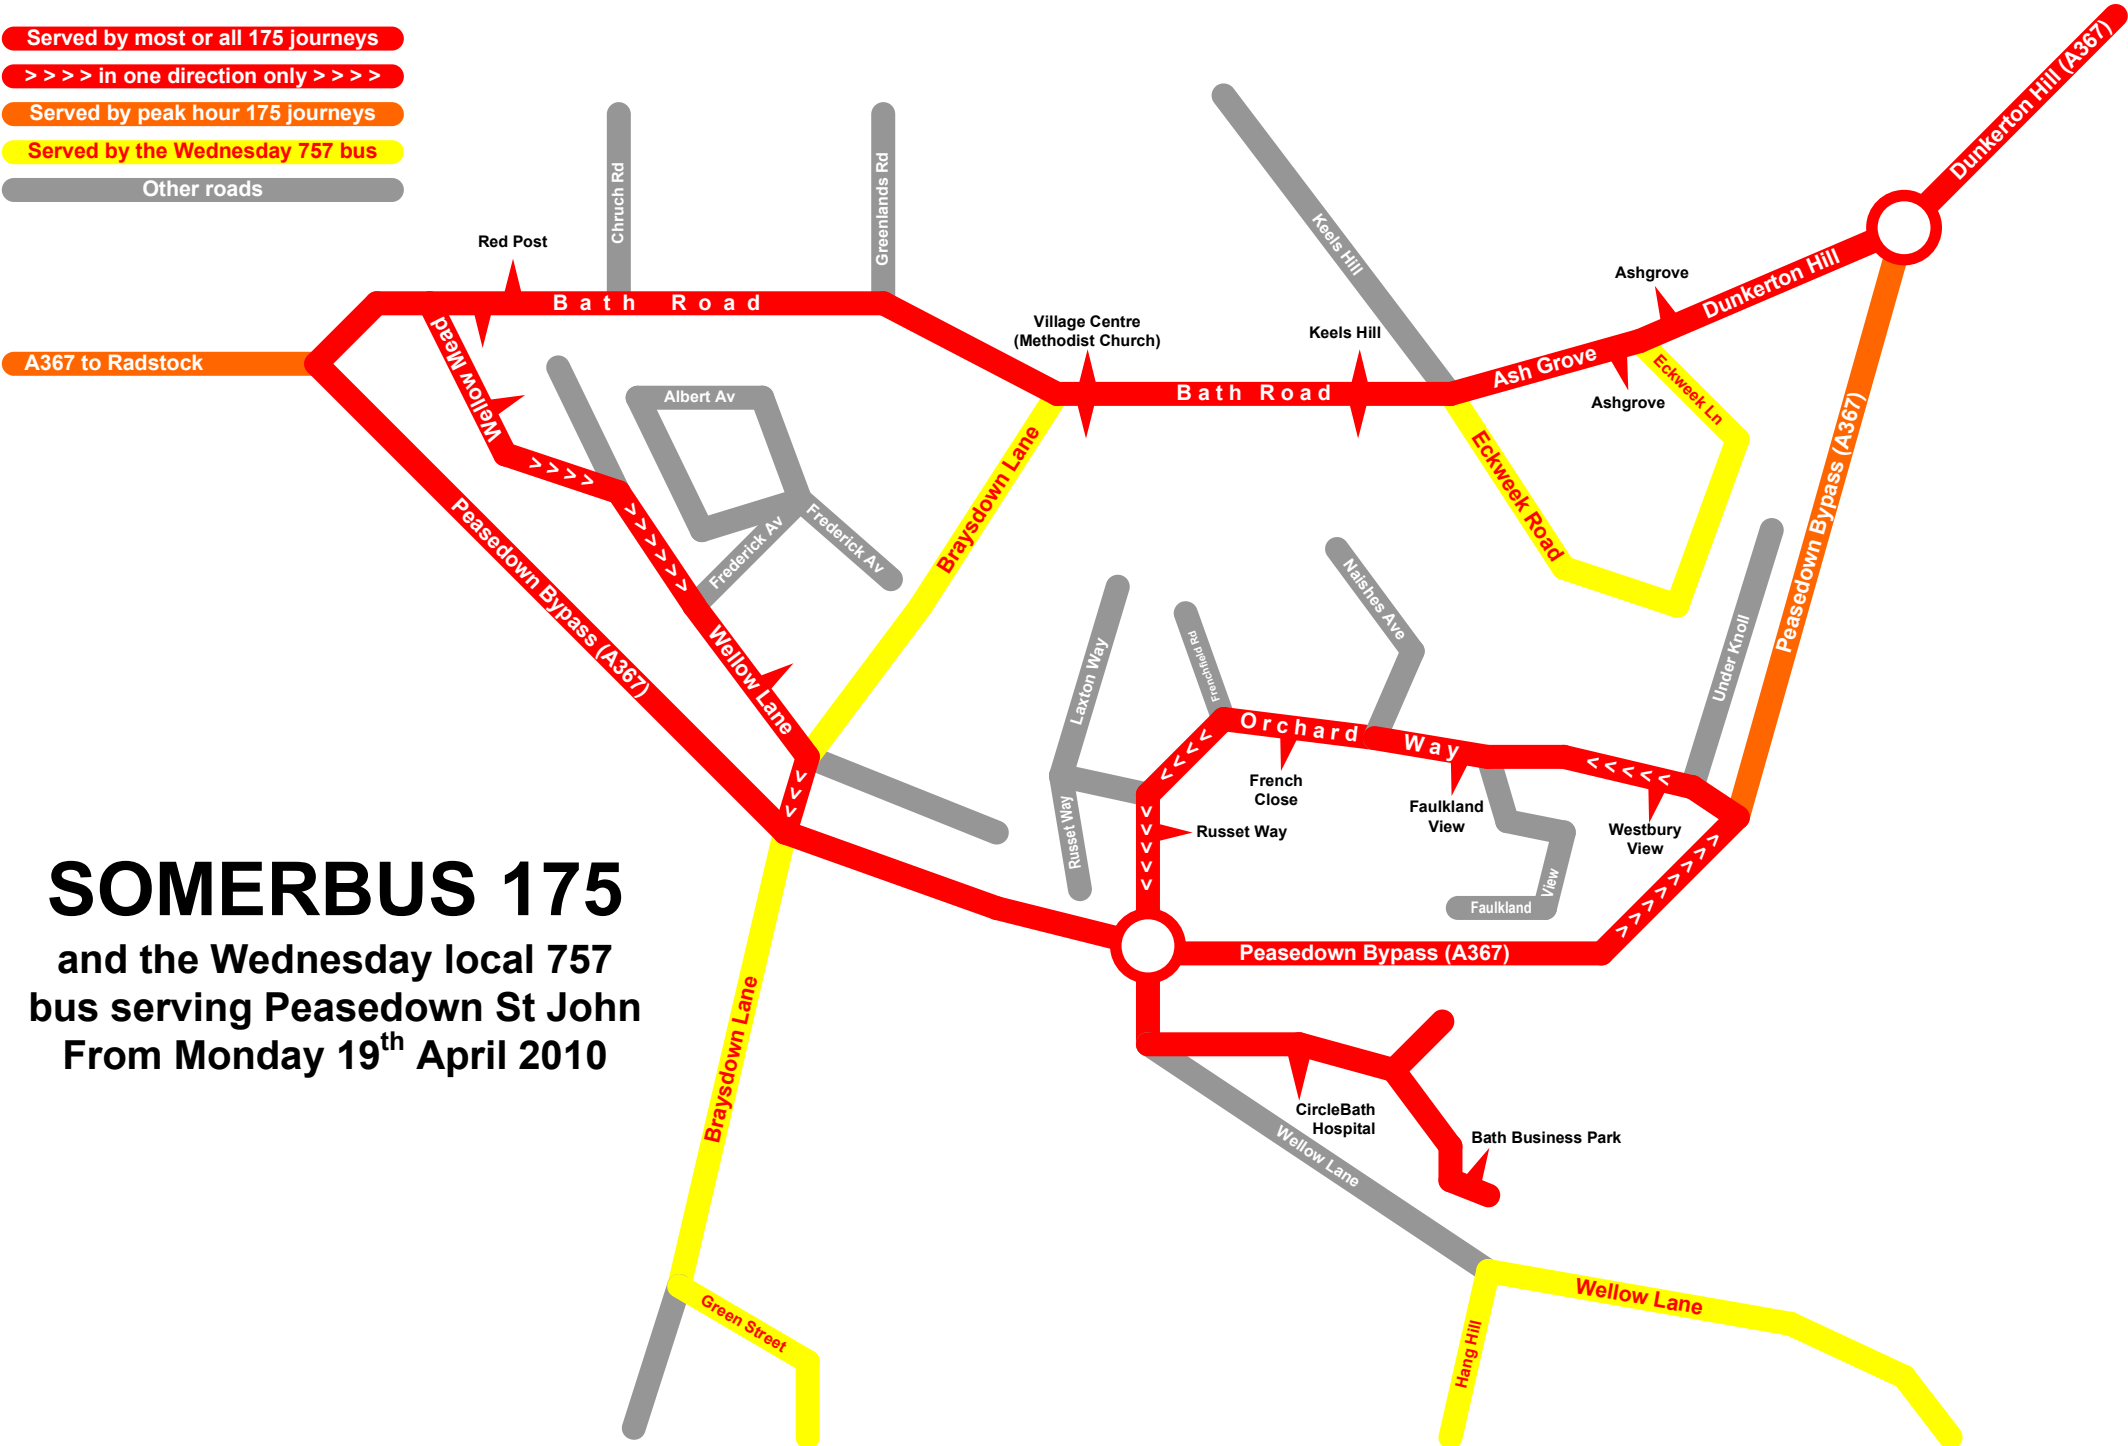

- Served by most or all 175 journeys
- >>> in one direction only >>>
- Served by peak hour 175 journeys
- Served by the Wednesday 757 bus
- Other roads

**SOMERBUS 175**  
 and the Wednesday local 757  
 bus serving Peasedown St John  
 From Monday 19<sup>th</sup> April 2010