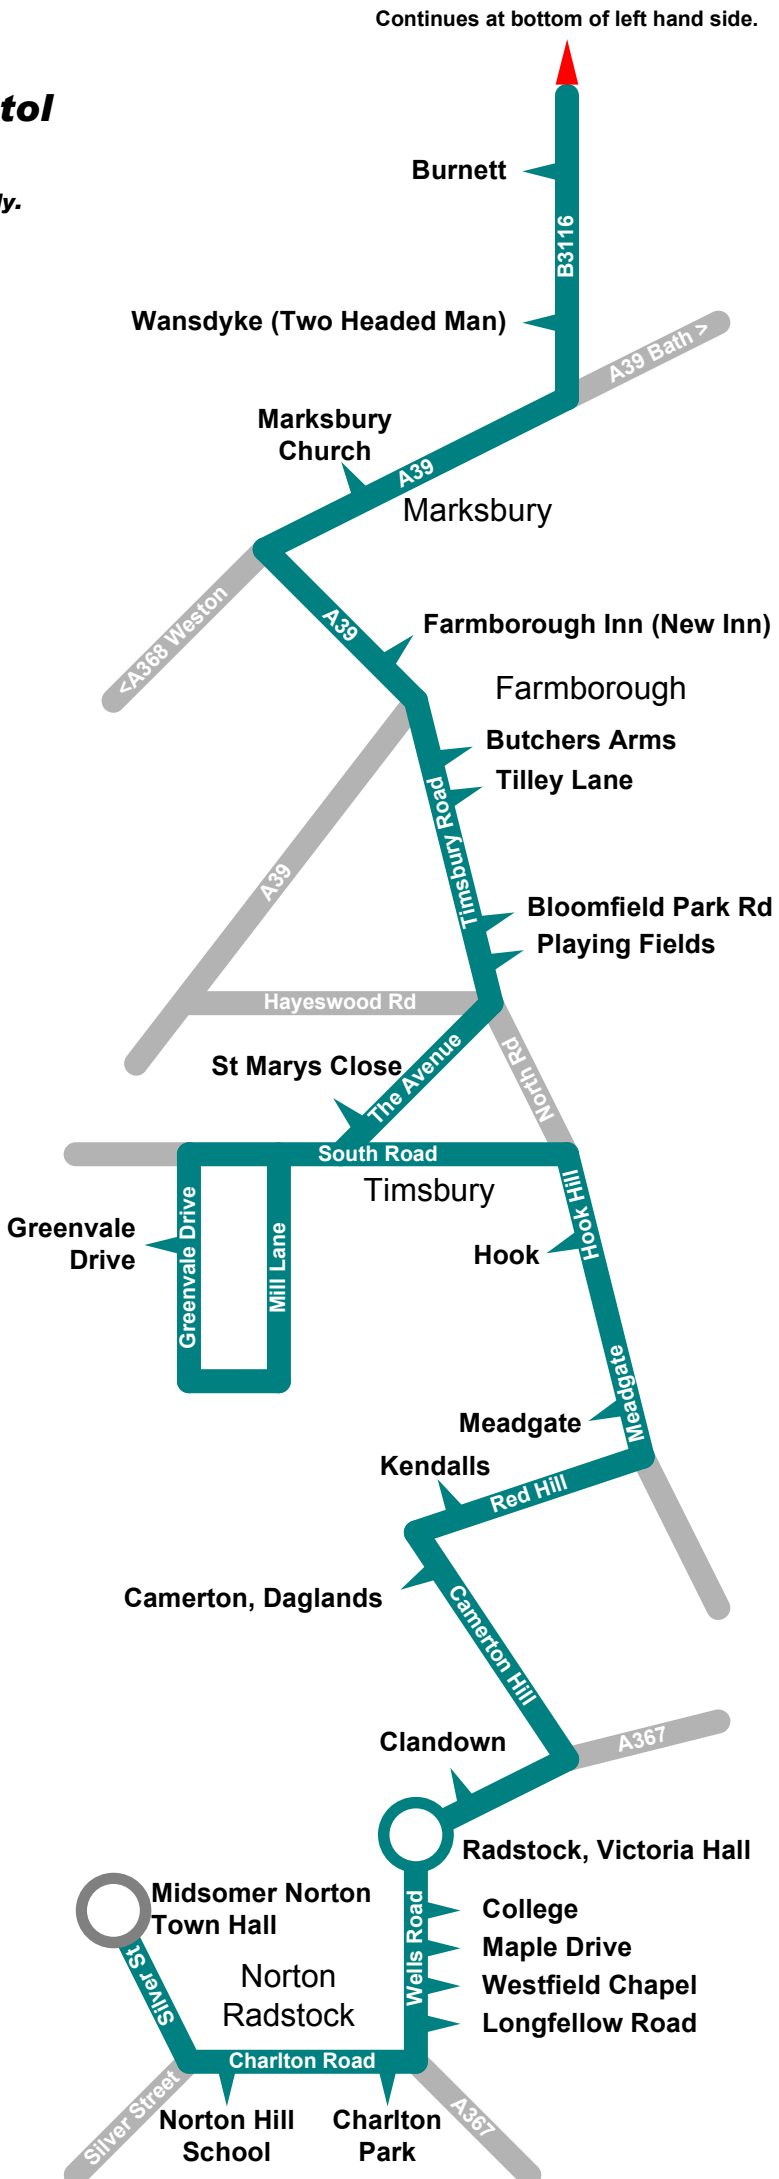

# Somerbus route 668

## Norton Radstock – Keynsham - Bristol

### Tuesdays

*This map is not to scale and for diagrammatic purposes only.*

Continues at bottom of left hand side.

Continues at top of right hand side.