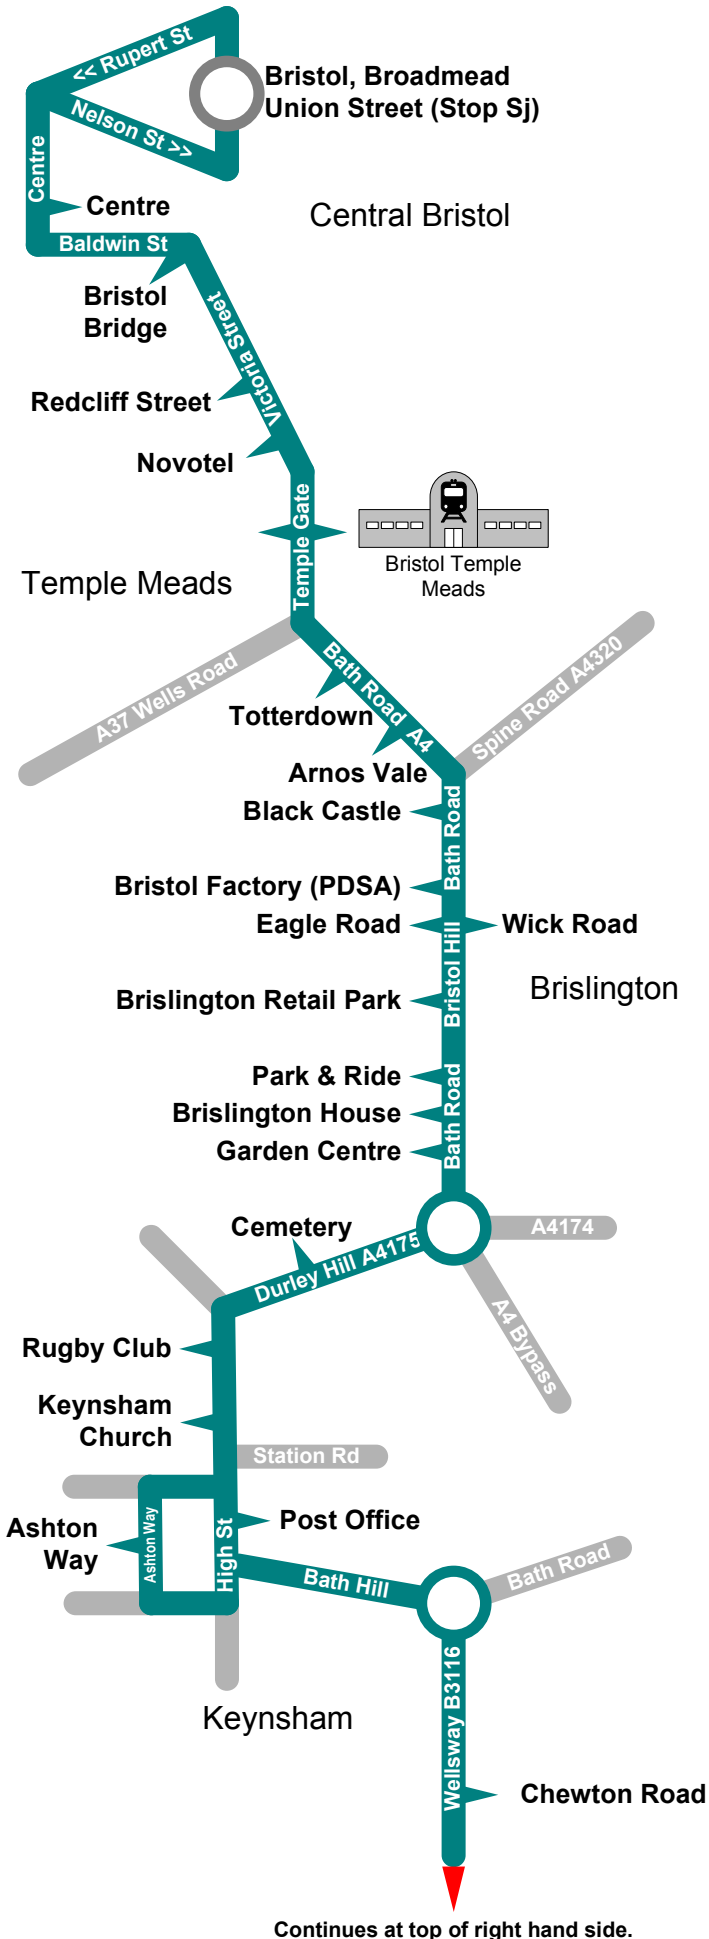

# Somerbus route 668

## Norton Radstock – Keynsham - Bristol

### Tuesdays

*This map is not to scale and for diagrammatic purposes only.*

Continues at bottom of left hand side.

Continues at top of right hand side.